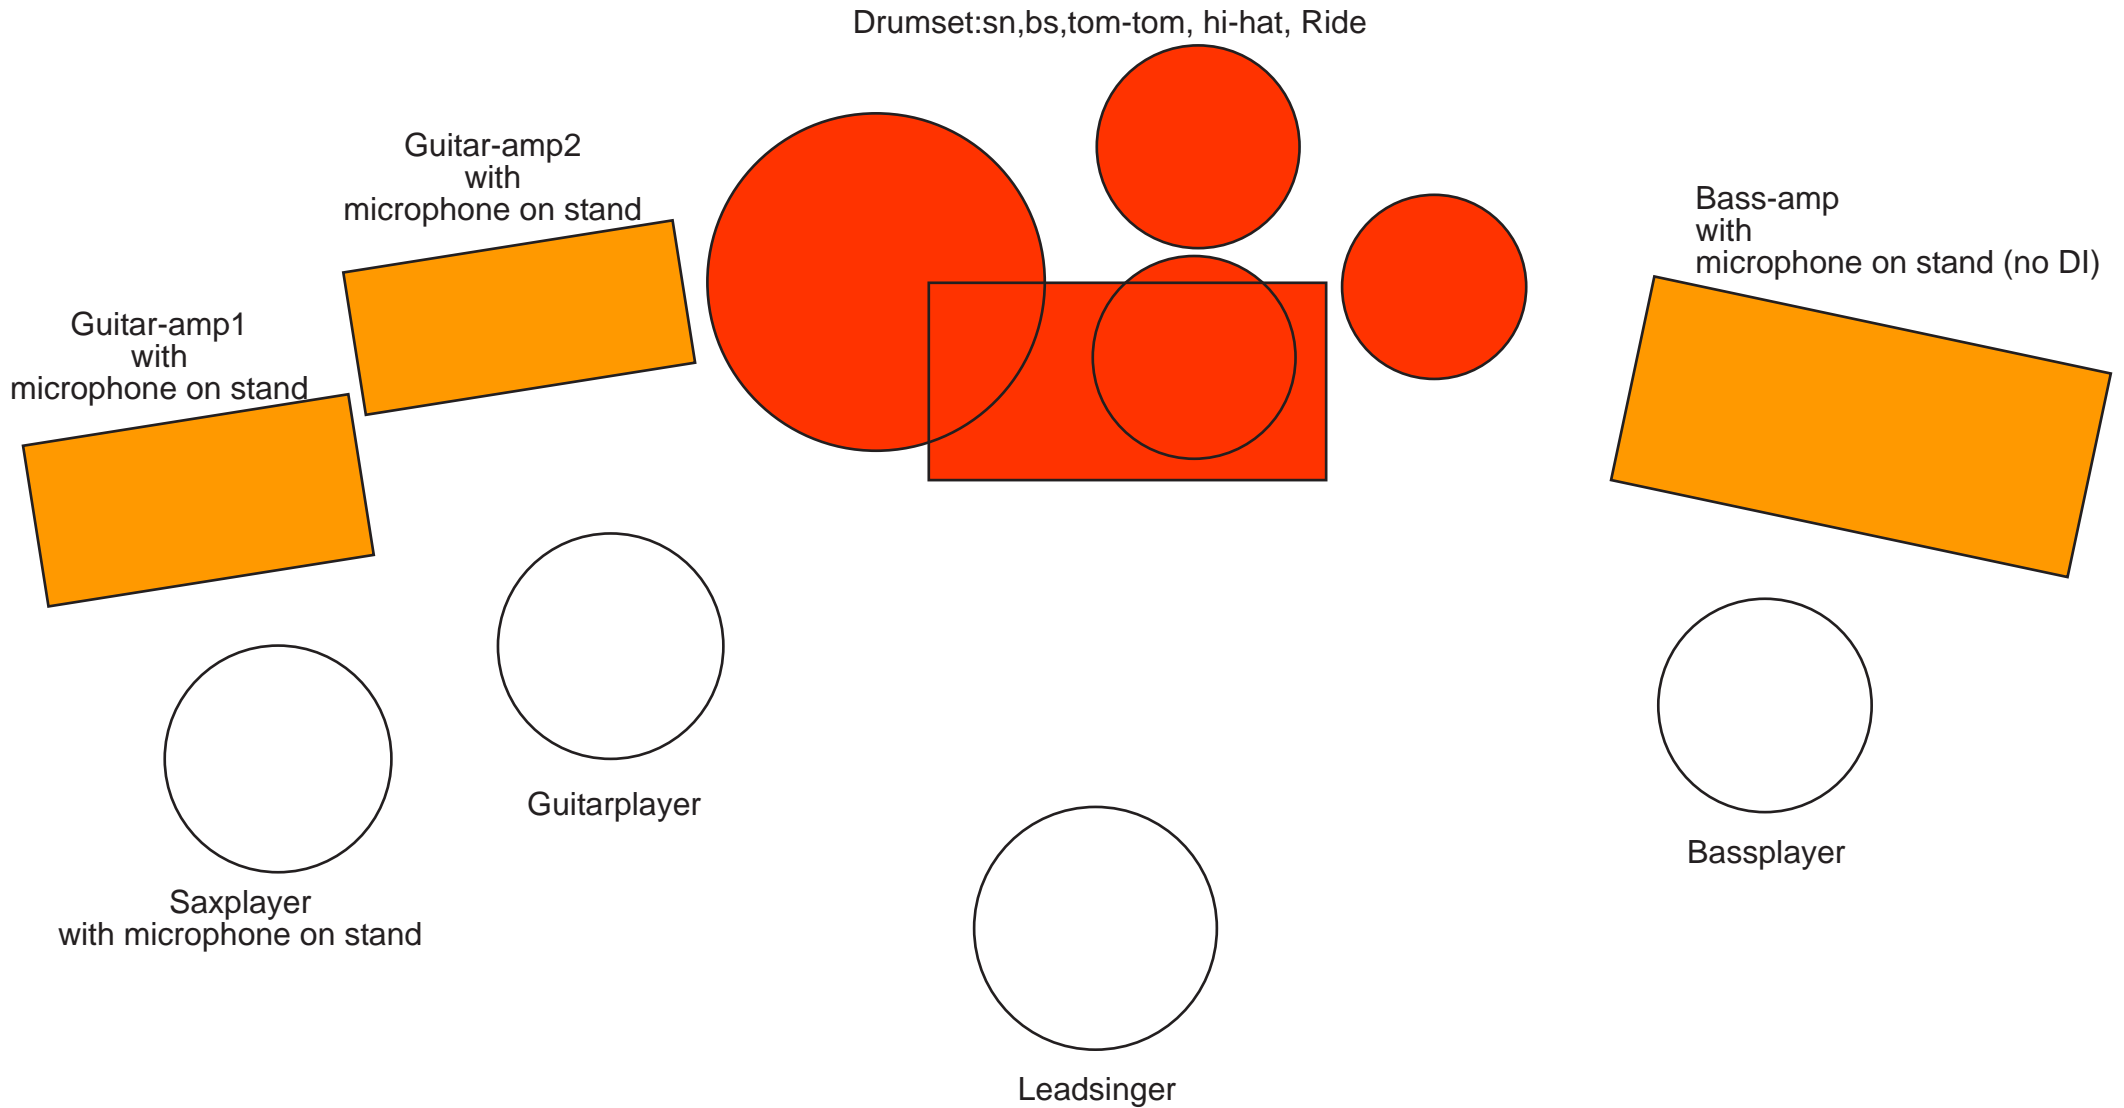

Stagemap CHERRY CASINO

Band must be amplified in MONO,no effects.4 Monitor Speakers (3 front,1 back).
Drums should be picked up with 2 overhead mics plus snare,no clip-mics on skins to provide a natural sound.NO BASSDRUM.
Bass-Fiddle should be picked up with microphone in front of the amp,no direct-out or DI.
For Questions please call 0049-(0)179-1904937.