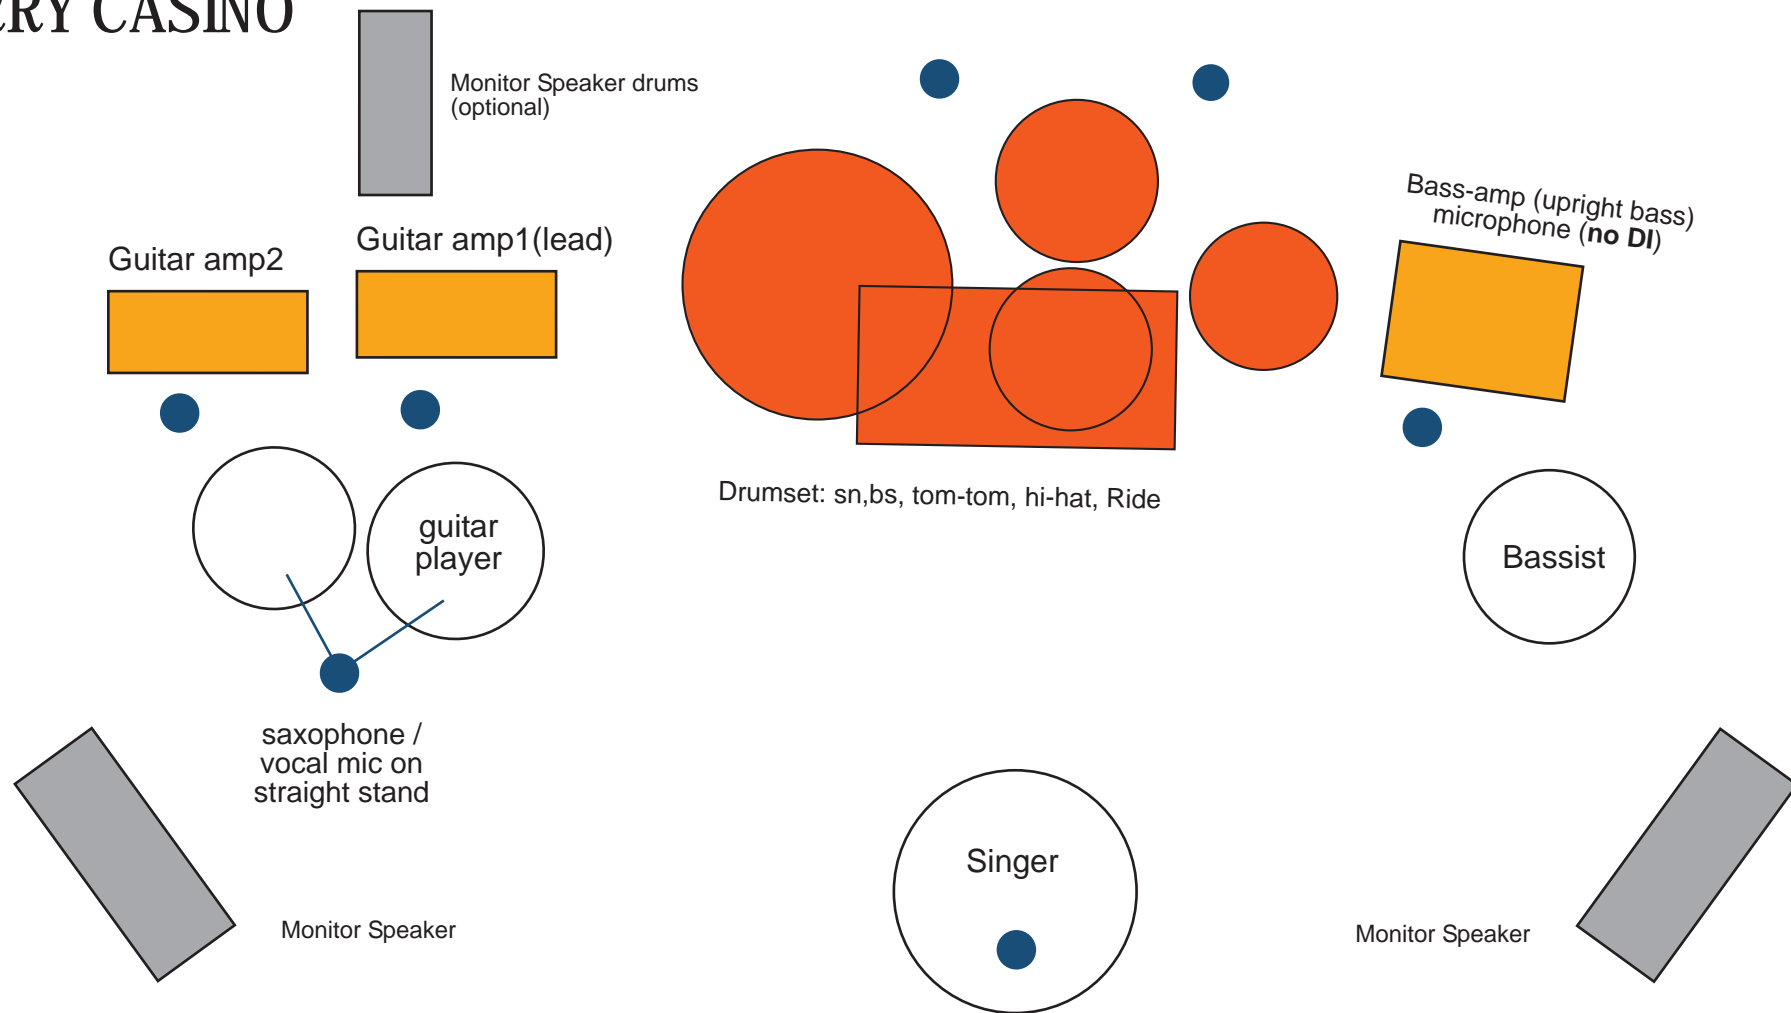

CHERRY CASINO

To be addressed in MONO, **no effects** like echo, reverb, compression, noise gates, 2 Monitor Speakers (2 front, no center).

Drums to be picked up with two (2) **dynamic mics** as overhead (drummers ears),
NO CLIP MICs on skins and rims! bass drum is **NOT** to be picked up!

Upright Bass to be picked up with microphone at acceptable distance from amp. **NO DI or DIRECT OUT!**
Guitar amp and saxophone player is to be picked up using microphones situated by blue dot.

Questions? Please e-mail or call axelblob@freenet.de Telefon 0049-(0)157-84720440.